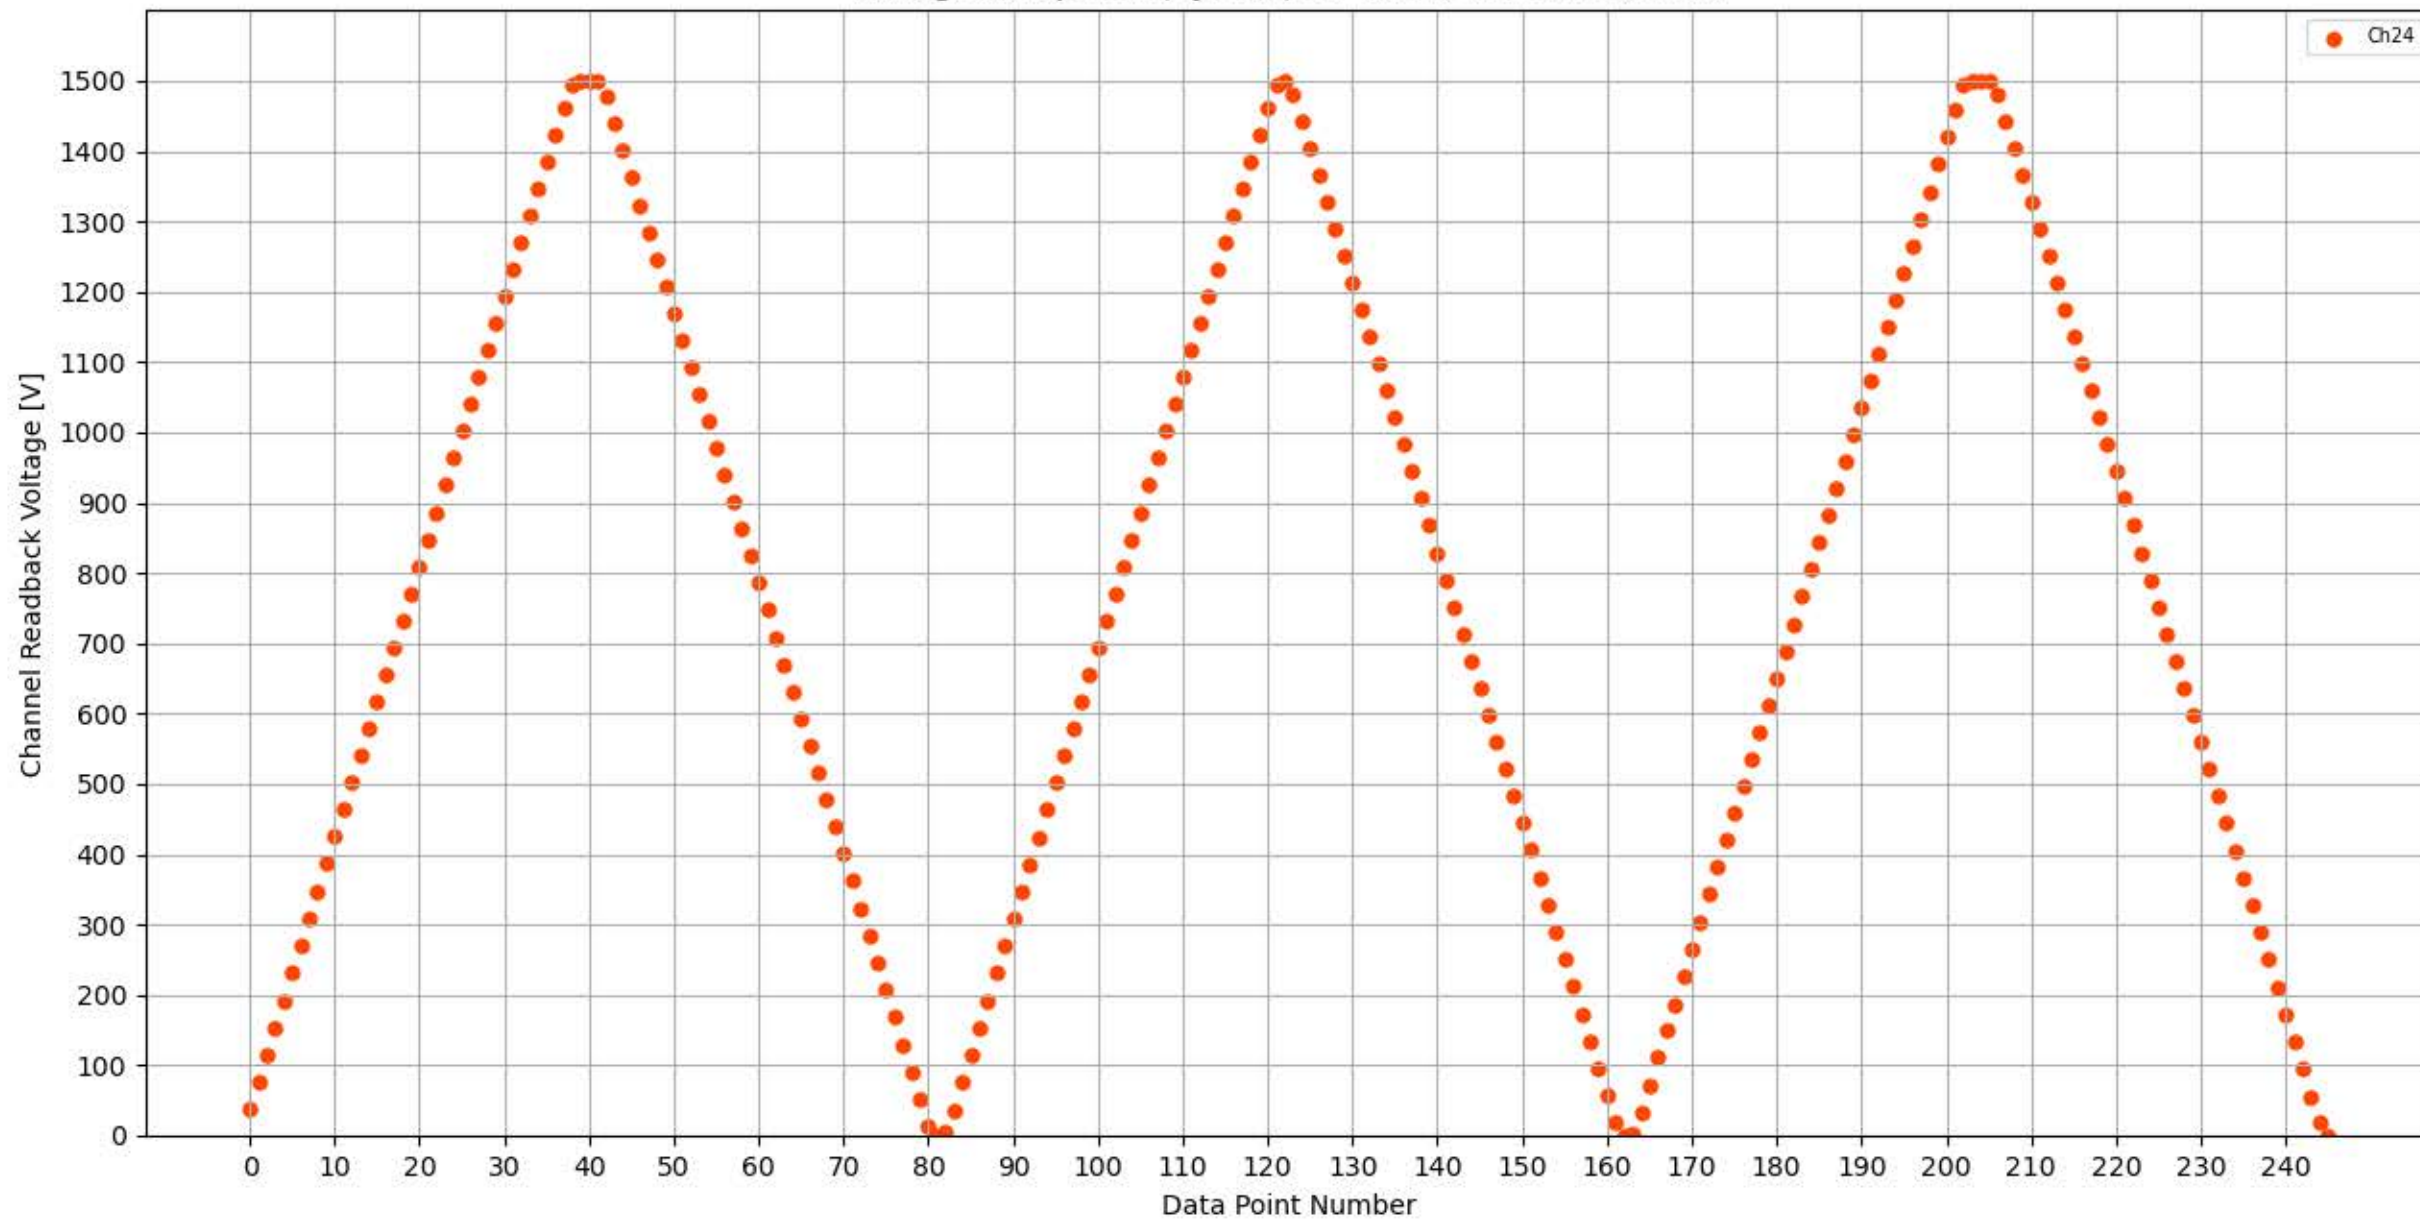

Voltage Ramp Test (Python) Bd #351, Slot #7, Ch #25

Voltage Ramp Test (Python) Bd #351, Slot #7, Ch #24