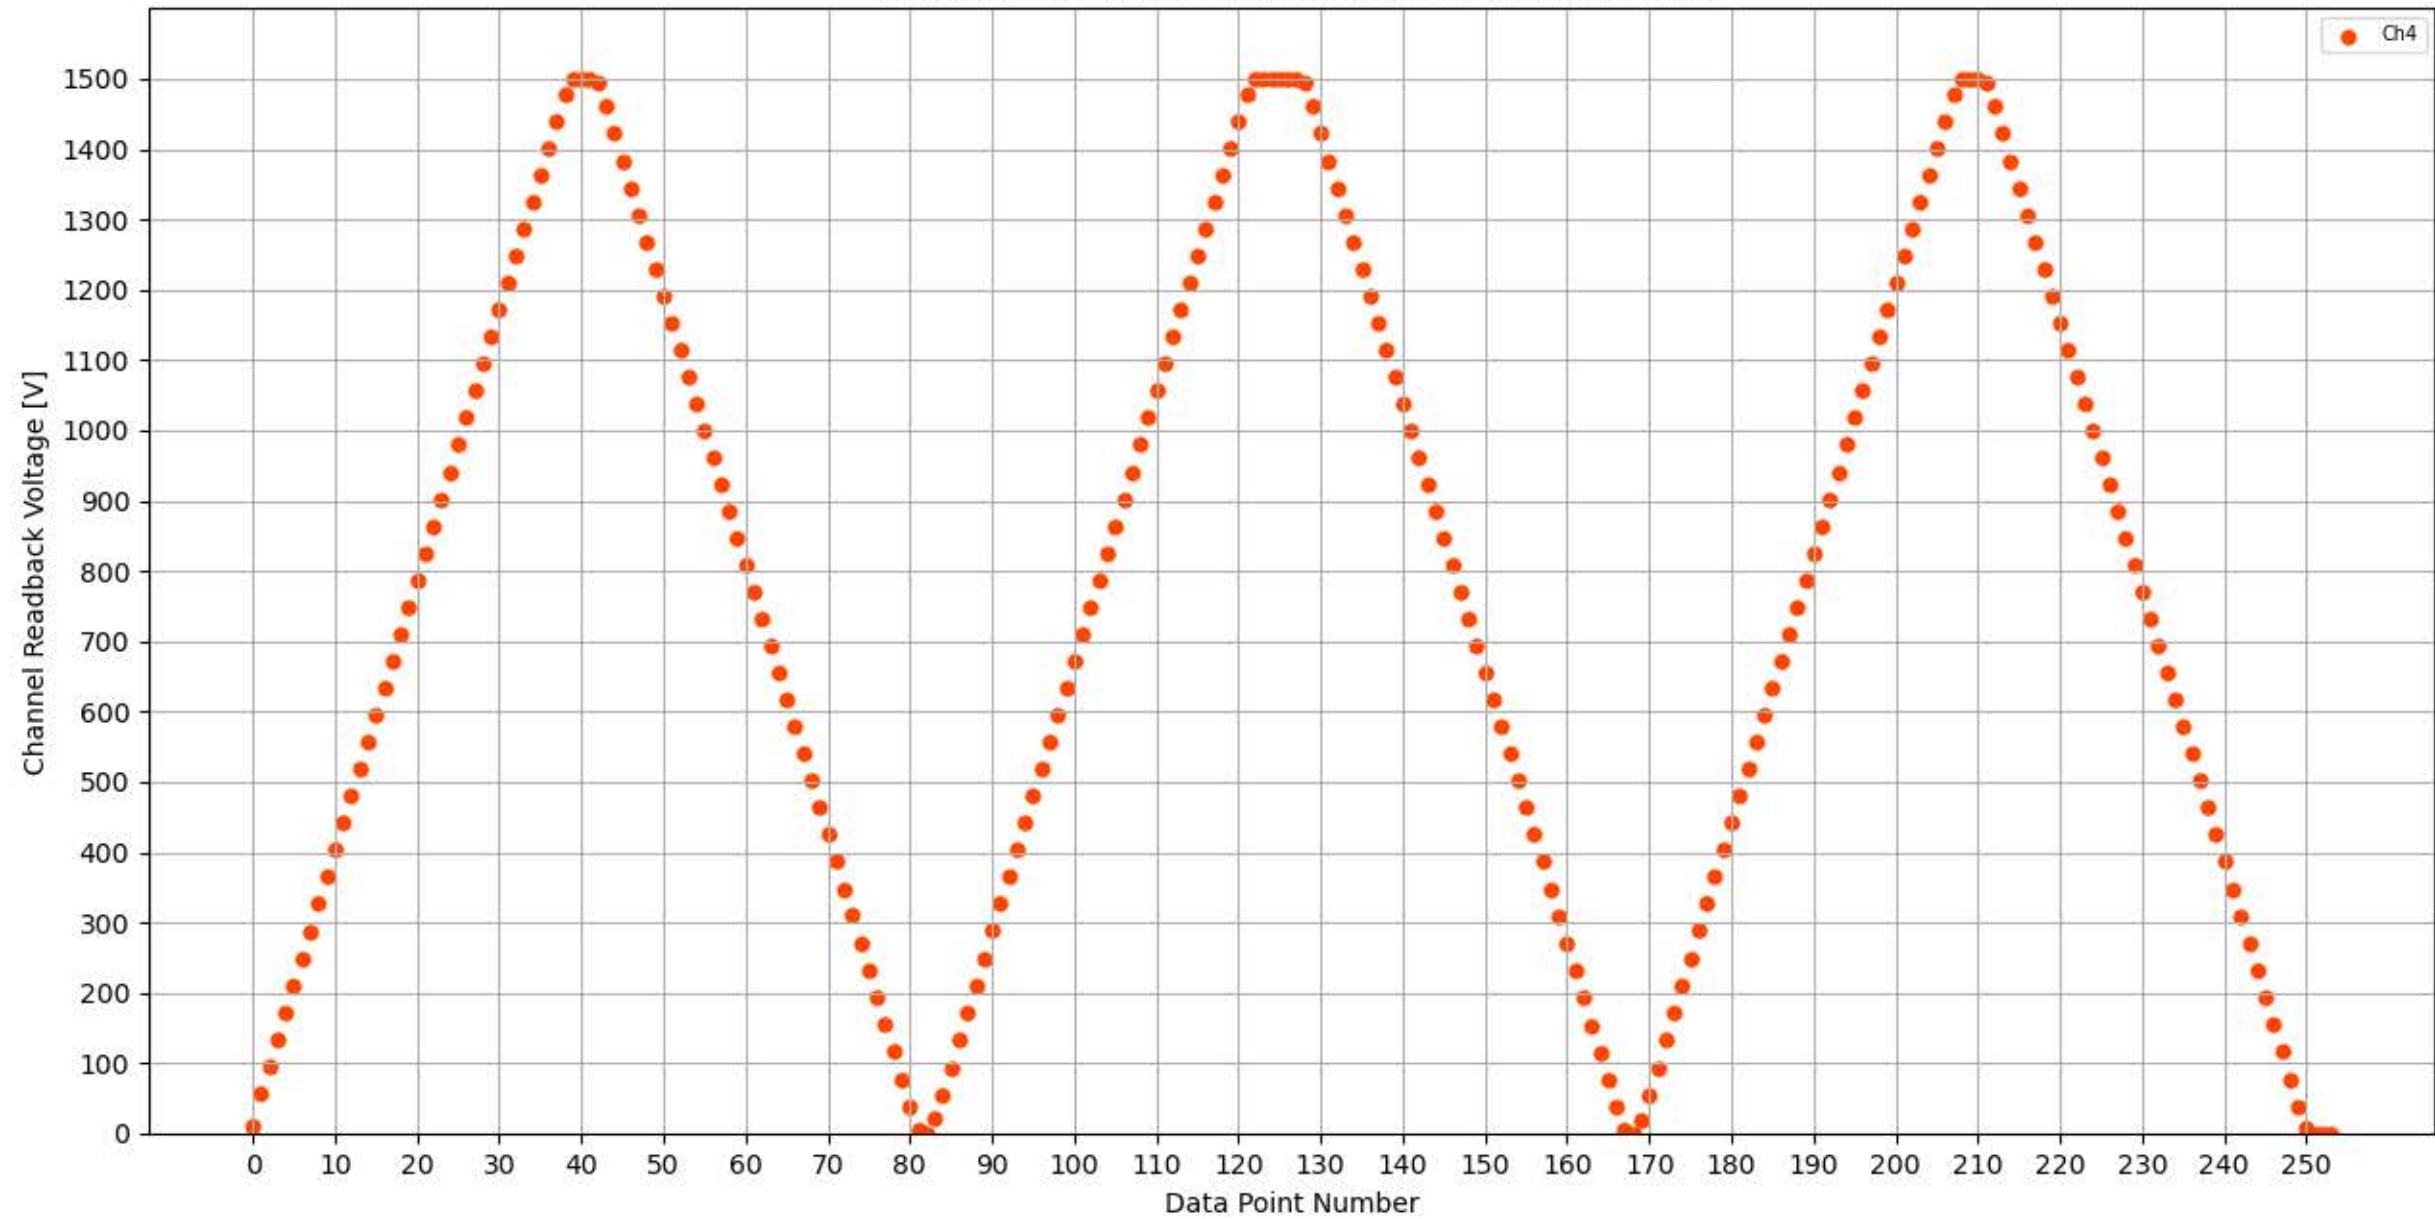

Voltage Ramp Test (Python) Bd #351, Slot #7, Ch #0

Voltage Ramp Test (Python) Bd #351, Slot #7, Ch #1

Voltage Ramp Test (Python) Bd #351, Slot #7, Ch #2

Voltage Ramp Test (Python) Bd #351, Slot #7, Ch #3

Voltage Ramp Test (Python) Bd #351, Slot #7, Ch #4

Voltage Ramp Test (Python) Bd #351, Slot #7, Ch #5

Voltage Ramp Test (Python) Bd #351, Slot #7, Ch #6

Voltage Ramp Test (Python) Bd #351, Slot #7, Ch #7