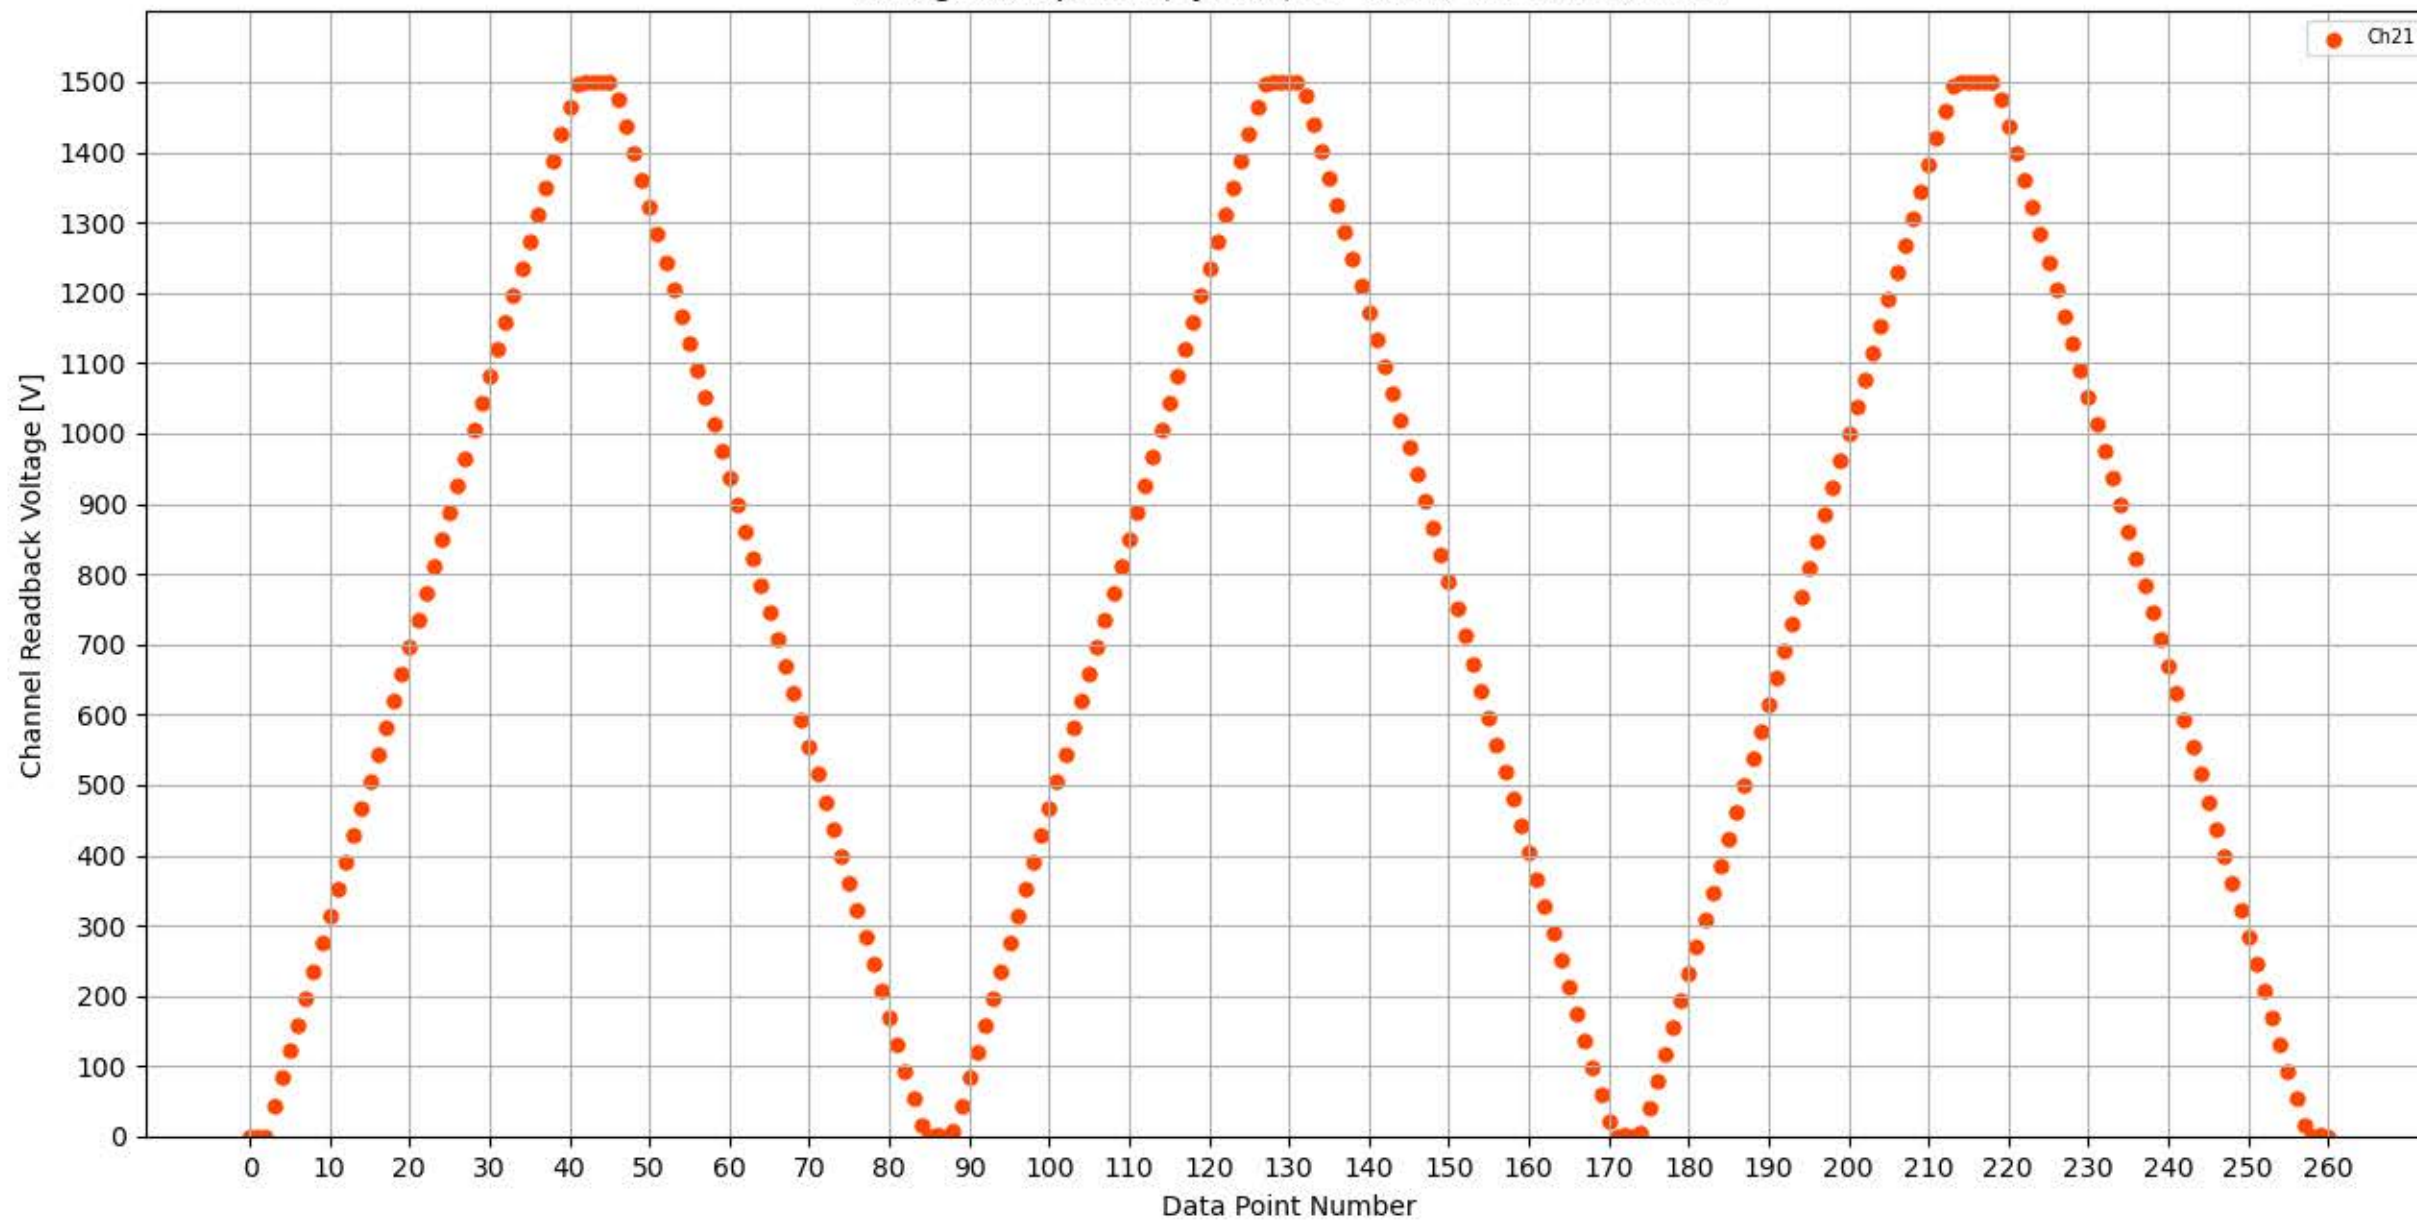

Voltage Ramp Test (Python) Bd #351, Slot #7, Ch #22

Voltage Ramp Test (Python) Bd #351, Slot #7, Ch #21