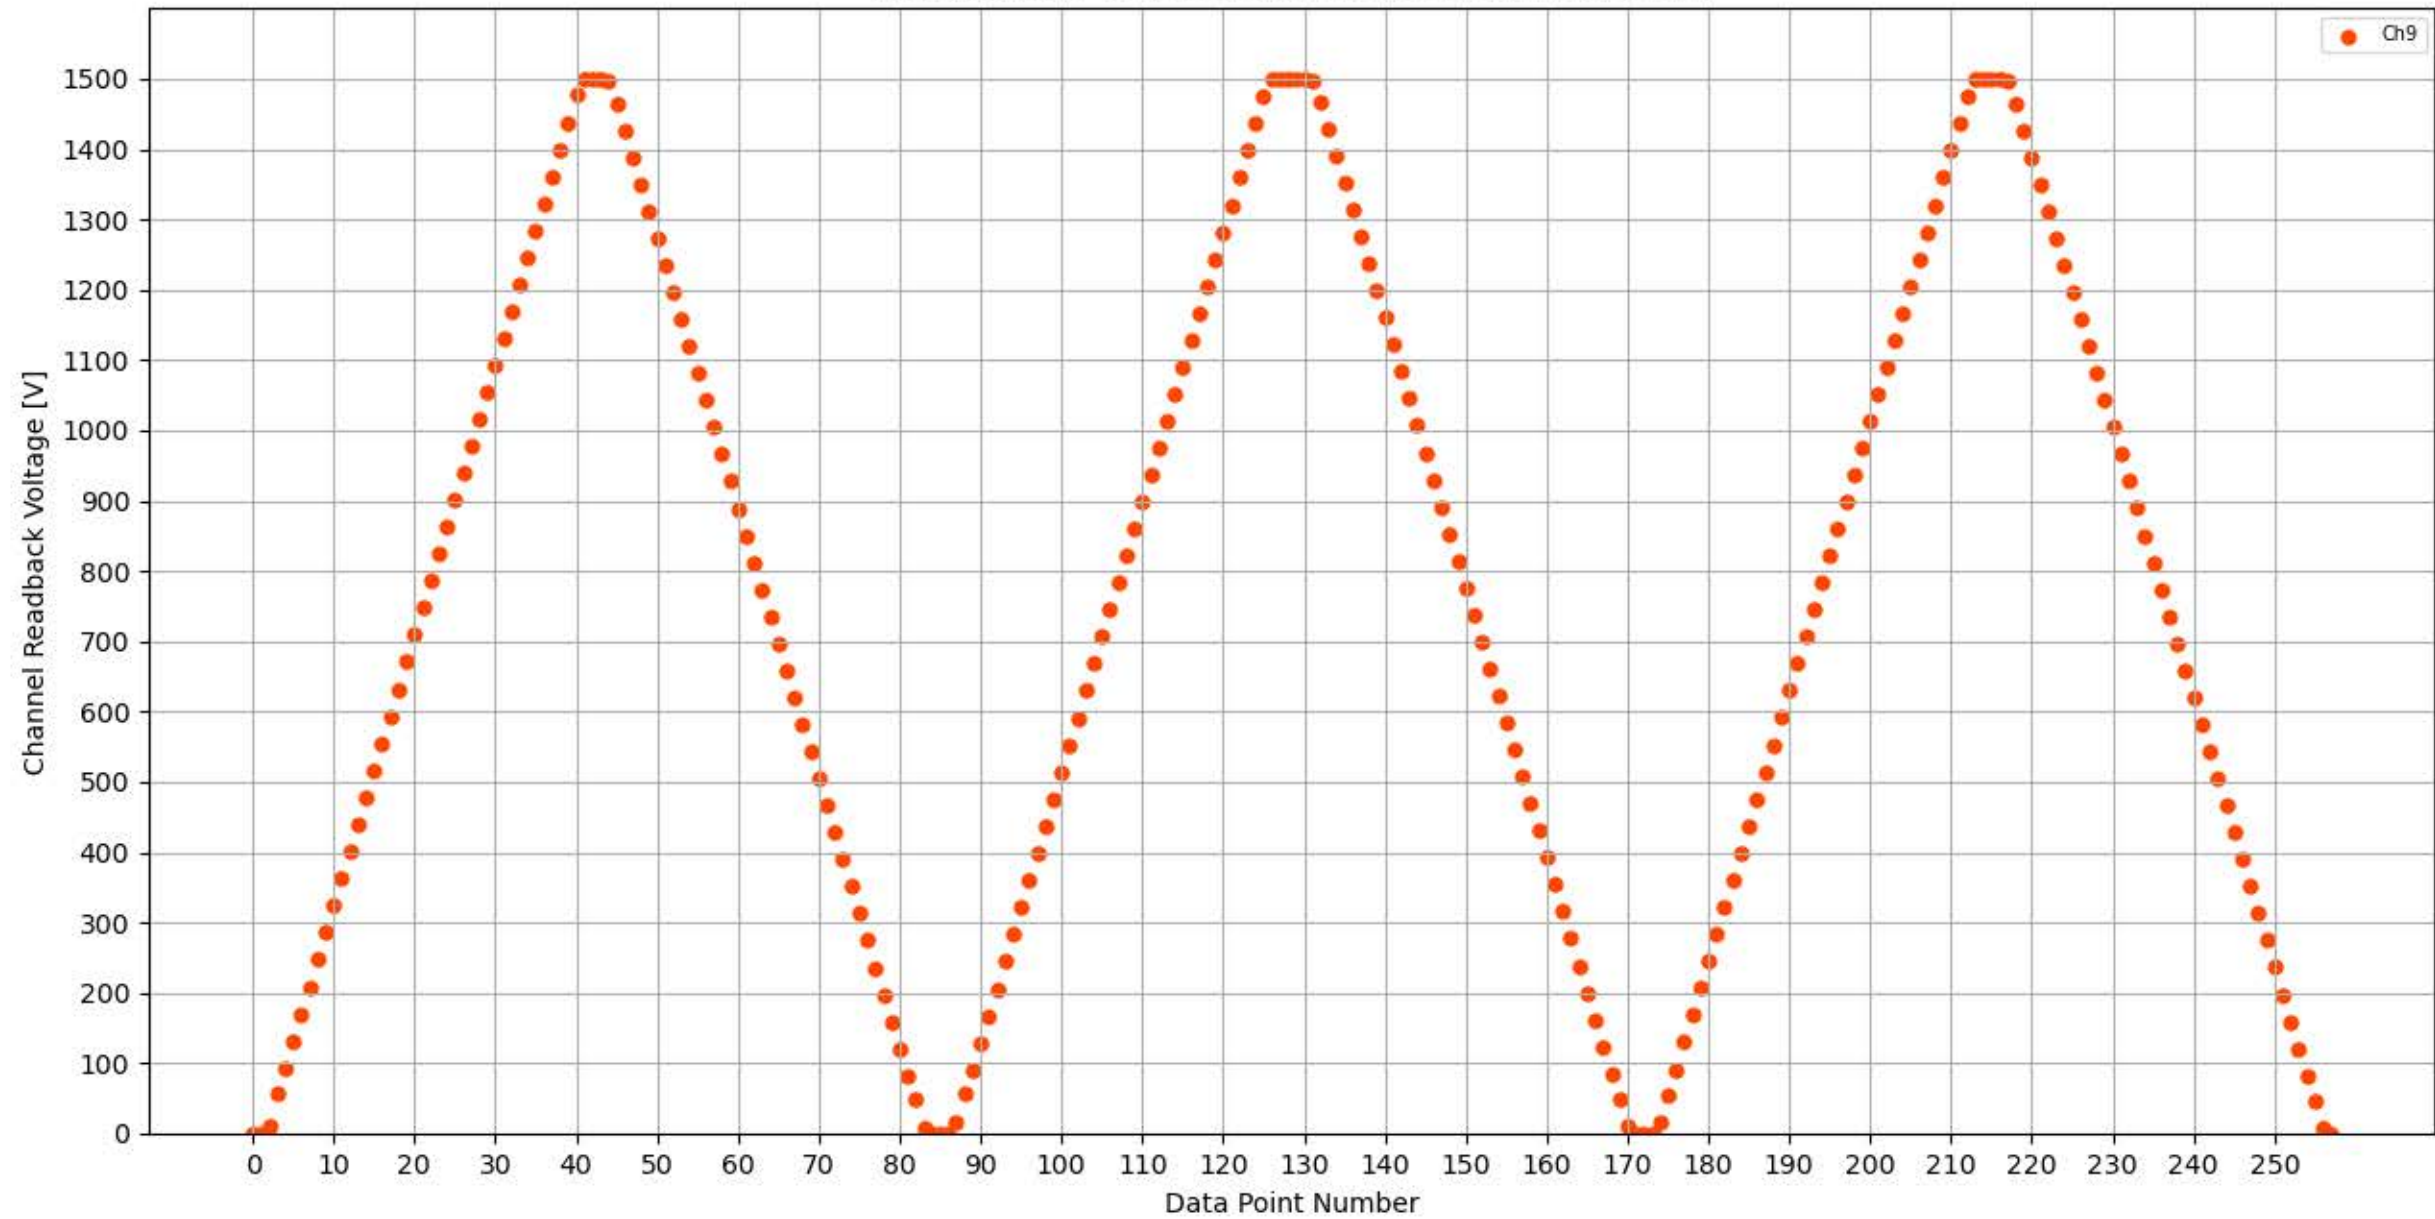

Voltage Ramp Test (Python) Bd #351, Slot #7, Ch #10

Voltage Ramp Test (Python) Bd #351, Slot #7, Ch #9