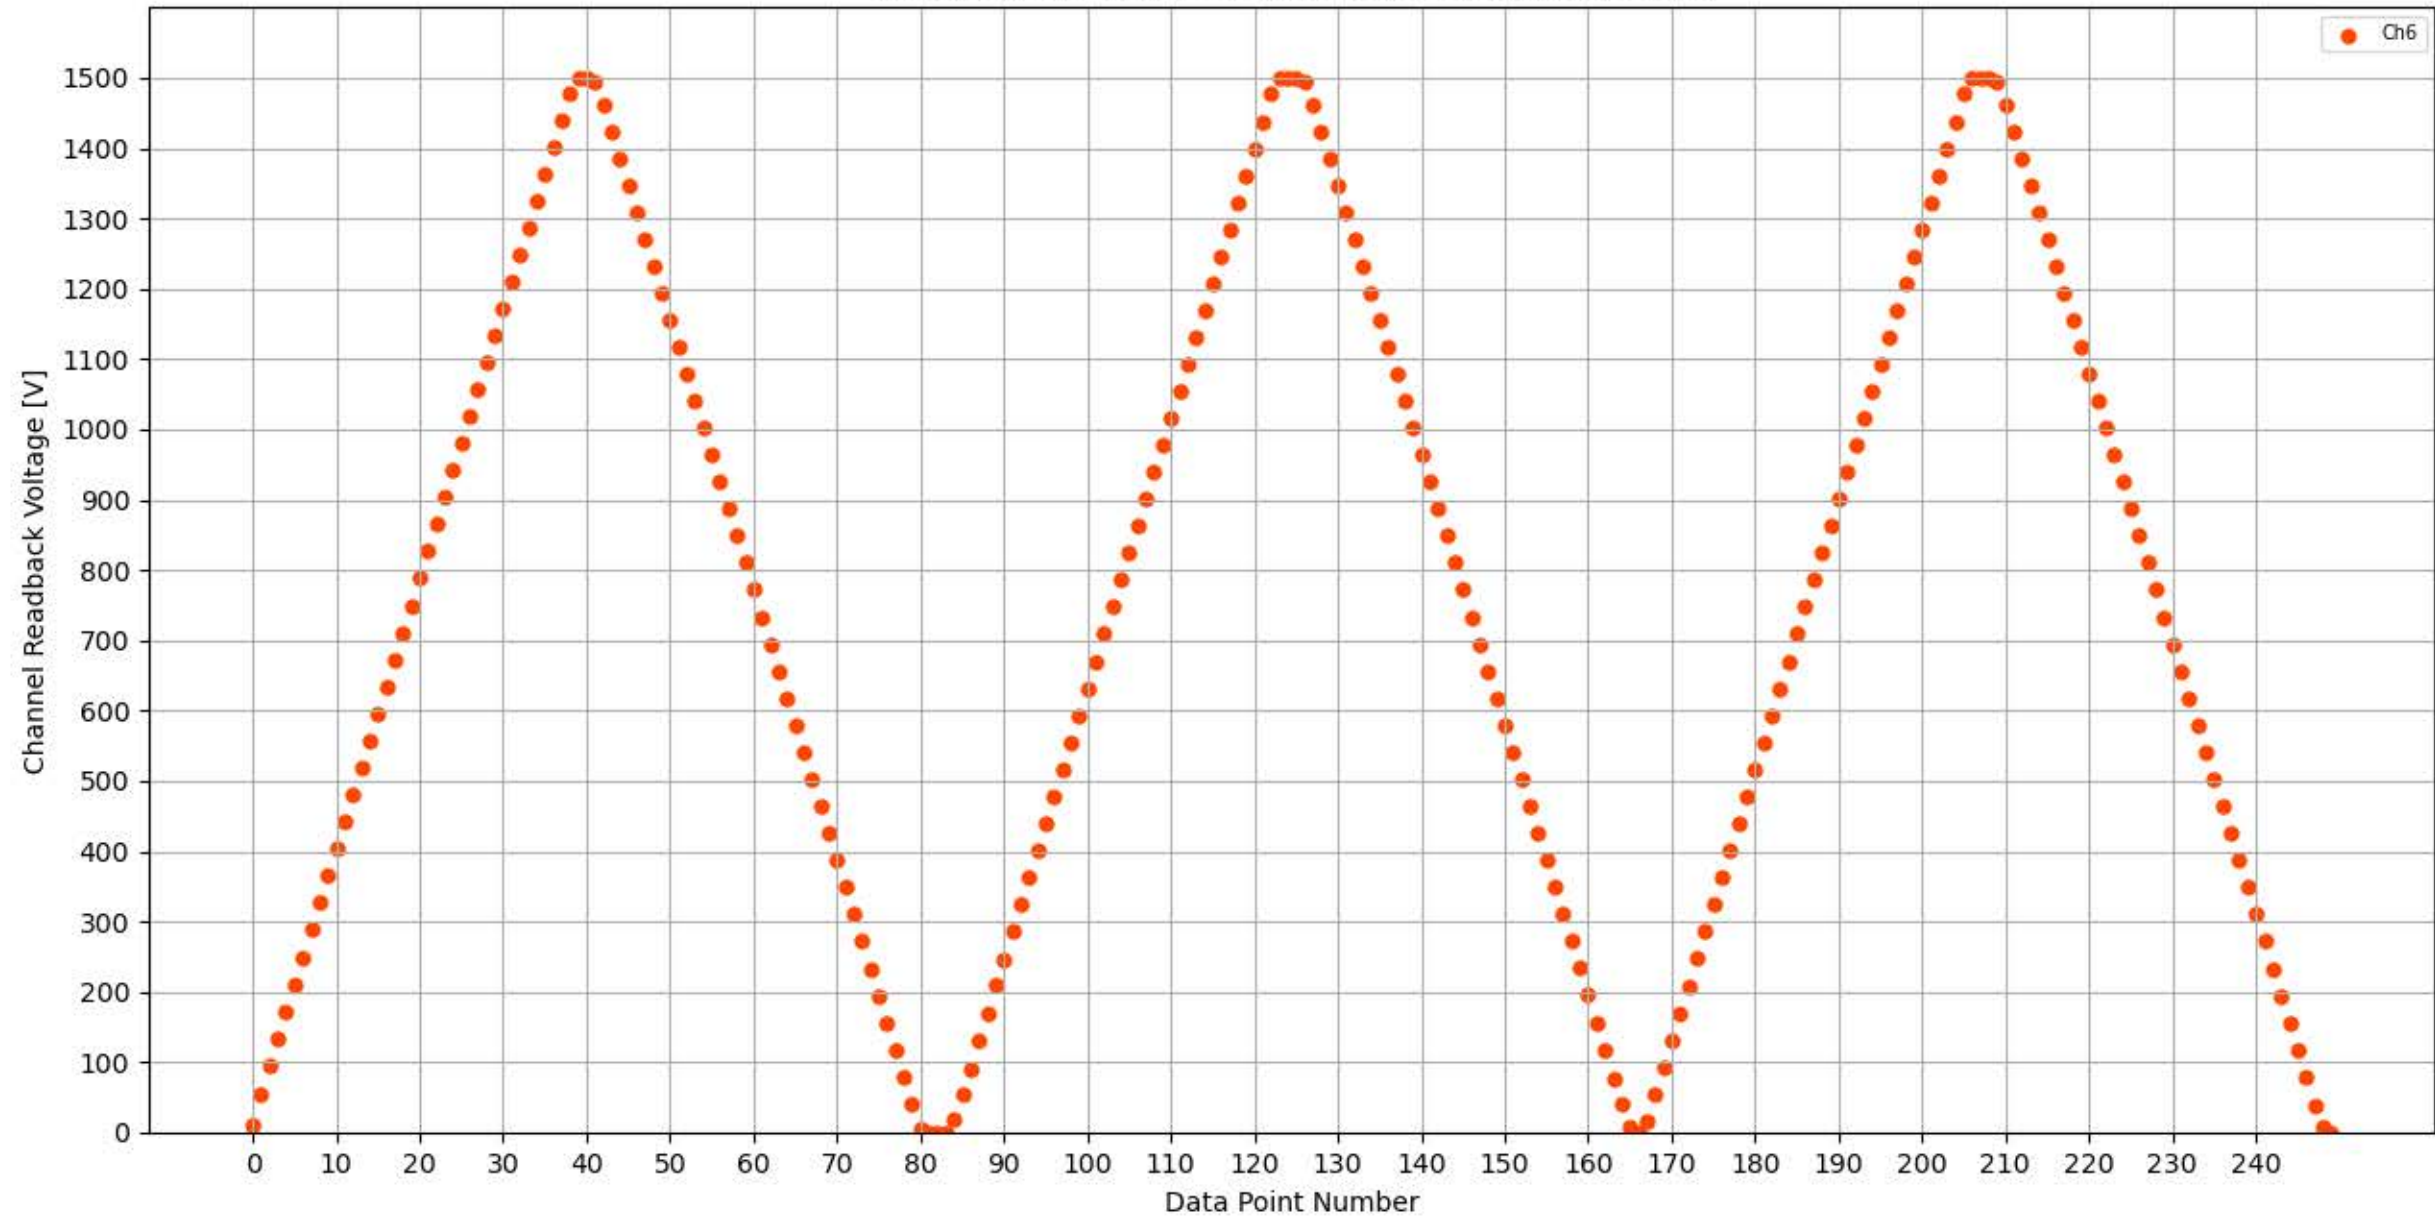

Voltage Ramp Test (Python) Bd #351, Slot #7, Ch #0

Voltage Ramp Test (Python) Bd #351, Slot #7, Ch #1

Voltage Ramp Test (Python) Bd #351, Slot #7, Ch #2

Voltage Ramp Test (Python) Bd #351, Slot #7, Ch #3

Voltage Ramp Test (Python) Bd #351, Slot #7, Ch #4

Voltage Ramp Test (Python) Bd #351, Slot #7, Ch #5

Voltage Ramp Test (Python) Bd #351, Slot #7, Ch #6

Voltage Ramp Test (Python) Bd #351, Slot #7, Ch #7