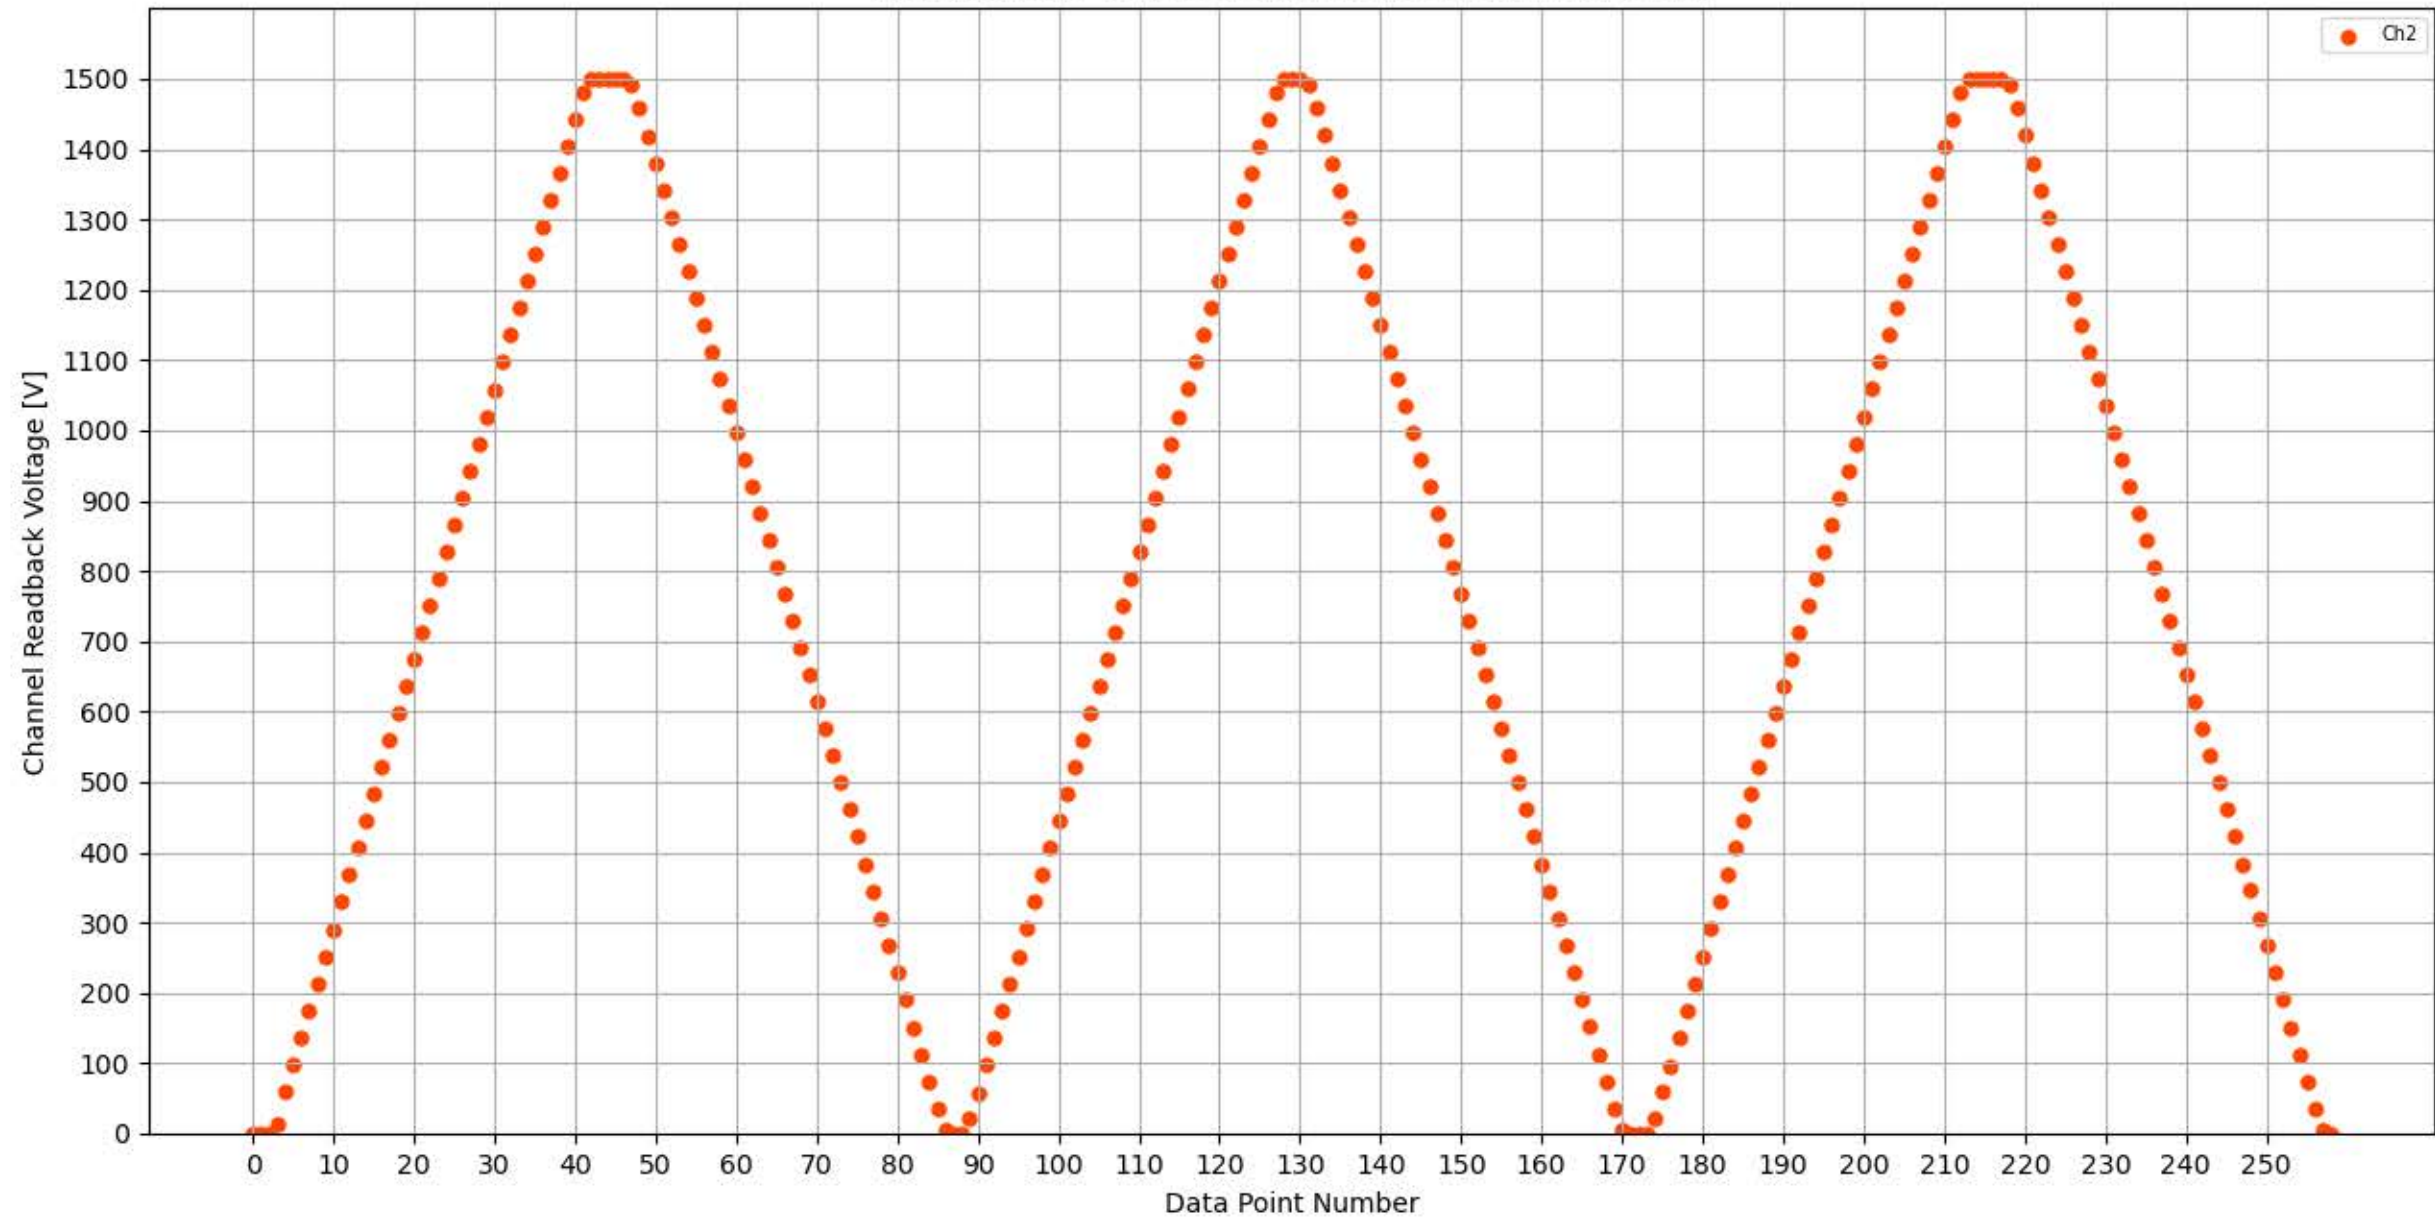

Voltage Ramp Test (Python) Bd #351, Slot #7, Ch #0

Voltage Ramp Test (Python) Bd #351, Slot #7, Ch #1

Voltage Ramp Test (Python) Bd #351, Slot #7, Ch #2

Voltage Ramp Test (Python) Bd #351, Slot #7, Ch #3

Voltage Ramp Test (Python) Bd #351, Slot #7, Ch #4

Voltage Ramp Test (Python) Bd #351, Slot #7, Ch #5

Voltage Ramp Test (Python) Bd #351, Slot #7, Ch #6

Voltage Ramp Test (Python) Bd #351, Slot #7, Ch #7